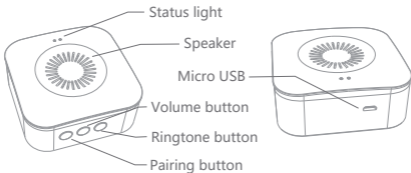

QUICK GUIDE

Pairing button: Press "⚙️" for 5s to restore **Factory Settings**;
Click the "⚙️" button(1~2 second) to pair the doorbell

Volume button: Click "🔊" button to adjust volume, and continuously click to adjust the volume in a loop

Ringtone button: Click "🎵" button to switch ringtone; you could choose one among the four ringtones